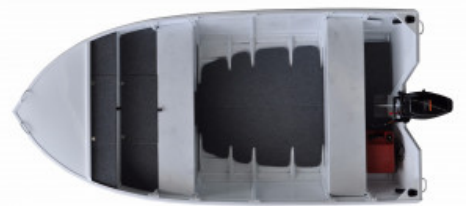

Stacer 429 Assault 2024

POA

Specifications

Boat Details

Price	POA	Boat Brand	Stacer
Model	429 ASSAULT	Length	4.35
Year	2024	Category	Motor & Power Boats
Hull Style	Single	Hull Type	Aluminium
Power Type	Power	Stock Number	0
Condition	New	State	New South Wales
Suburb	BELMONT NORTH	Engine Make	

Description

The 429 Assault is sure to impress with a low carpeted floor, fuel tank rack and plenty of storage options to ensure you keep the valuable deck space clutter free.

Suitable for lakes, rivers, dams and estuaries, this hull will not disappoint.

Specifications

Beam: 2.03m

Bottomsides: 3.00mm

Depth: 0.88m

Height on Trailer: 1.50m

Length Maximum: 4.35m

Length on Trailer: 5.20m

Main Motor Weight: 120kg

Max. HP: 40hp

Number of People (Basic): 5

Topsides: 2.00mm

Transom Material: 3mm

Transom Shaft Length: L/S

Weight (boat only): 225kg

3 Year Warranty

Floor: Carpeted Fuel Tank Rack