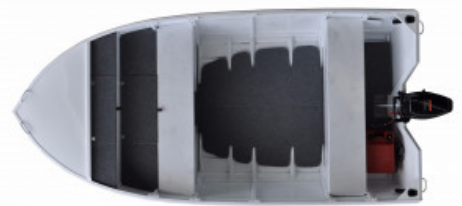

Stacer 429 Assault 2024

POA

Specifications

Boat Details

Price	POA	Boat Brand	Stacer
Model	429 ASSAULT	Length	4.35
Year	2024	Category	Motor & Power Boats
Hull Style	Single	Hull Type	Aluminium
Power Type	Power	Stock Number	0
Condition	New	State	New South Wales
Suburb	BELMONT NORTH	Engine Make	

Description

The 429 Assault is sure to impress with a low carpeted floor, fuel tank rack and plenty of storage options to ensure you keep the valuable deck space clutter free.

Suitable for lakes, rivers, dams and estuaries, this hull will not disappoint.

Specifications

Beam: 2.03m

Bottomsides: 3.00mm

Depth: 0.88m

Height on Trailer: 1.50m

Length Maximum: 4.35m

Length on Trailer: 5.20m

Main Motor Weight: 120kg

Max. HP: 40hp

Number of People (Basic): 5

Topsides: 2.00mm

Transom Material: 3mm

Transom Shaft Length: L/S

Weight (boat only): 225kg

3 Year Warranty

Floor: Carpeted Fuel Tank Rack