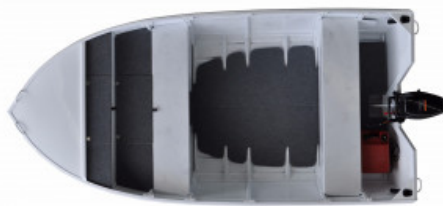

Stacer 429 Assault 2024

POA

Specifications

Boat Details

Price	POA	Boat Brand	Stacer
Model	429 ASSAULT	Length	4.35
Year	2024	Category	Motor & Power Boats
Hull Style	Single	Hull Type	Aluminium
Power Type	Power	Stock Number	0
Condition	New	State	New South Wales
Suburb	BELMONT NORTH	Engine Make	

Description

The 429 Assault is sure to impress with a low carpeted floor, fuel tank rack and plenty of storage options to ensure you keep the valuable deck space clutter free.

Suitable for lakes, rivers, dams and estuaries, this hull will not disappoint.

Specifications

Beam: 2.03m

Bottomsides: 3.00mm

Depth: 0.88m

Height on Trailer: 1.50m

Length Maximum: 4.35m

Length on Trailer: 5.20m

Main Motor Weight: 120kg

Max. HP: 40hp

Number of People (Basic): 5

Topsides: 2.00mm

Transom Material: 3mm

Transom Shaft Length: L/S

Weight (boat only): 225kg

3 Year Warranty

Floor: Carpeted Fuel Tank Rack