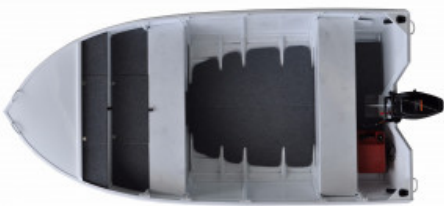

Stacer 429 Assault 2024

POA

Specifications

Boat Details

Price	POA	Boat Brand	Stacer
Model	429 ASSAULT	Length	4.35
Year	2024	Category	Motor & Power Boats
Hull Style	Single	Hull Type	Aluminium
Power Type	Power	Stock Number	0
Condition	New	State	New South Wales
Suburb	BELMONT NORTH	Engine Make	

Description

The 429 Assault is sure to impress with a low carpeted floor, fuel tank rack and plenty of storage options to ensure you keep the valuable deck space clutter free.

Suitable for lakes, rivers, dams and estuaries, this hull will not disappoint.

Specifications

Beam: 2.03m

Bottomsides: 3.00mm

Depth: 0.88m

Height on Trailer: 1.50m

Length Maximum: 4.35m

Length on Trailer: 5.20m

Main Motor Weight: 120kg

Max. HP: 40hp

Number of People (Basic): 5

Topsides: 2.00mm

Transom Material: 3mm

Transom Shaft Length: L/S

Weight (boat only): 225kg

3 Year Warranty

Floor: Carpeted Fuel Tank Rack