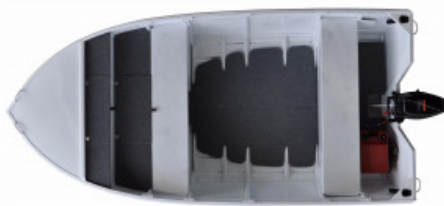

Stacer 429 Assault 2024

POA

Specifications

Boat Details

Price	POA	Boat Brand	Stacer
Model	429 ASSAULT	Length	4.35
Year	2024	Category	Motor & Power Boats
Hull Style	Single	Hull Type	Aluminium
Power Type	Power	Stock Number	0
Condition	New	State	New South Wales
Suburb	BELMONT NORTH	Engine Make	

Description

The 429 Assault is sure to impress with a low carpeted floor, fuel tank rack and plenty of storage options to ensure you keep the valuable deck space clutter free.

Suitable for lakes, rivers, dams and estuaries, this hull will not disappoint.

Specifications

Beam: 2.03m

Bottomsides: 3.00mm

Depth: 0.88m

Height on Trailer: 1.50m

Length Maximum: 4.35m

Length on Trailer: 5.20m

Main Motor Weight: 120kg

Max. HP: 40hp

Number of People (Basic): 5

Topsides: 2.00mm

Transom Material: 3mm

Transom Shaft Length: L/S

Weight (boat only): 225kg

3 Year Warranty

Floor: Carpeted Fuel Tank Rack